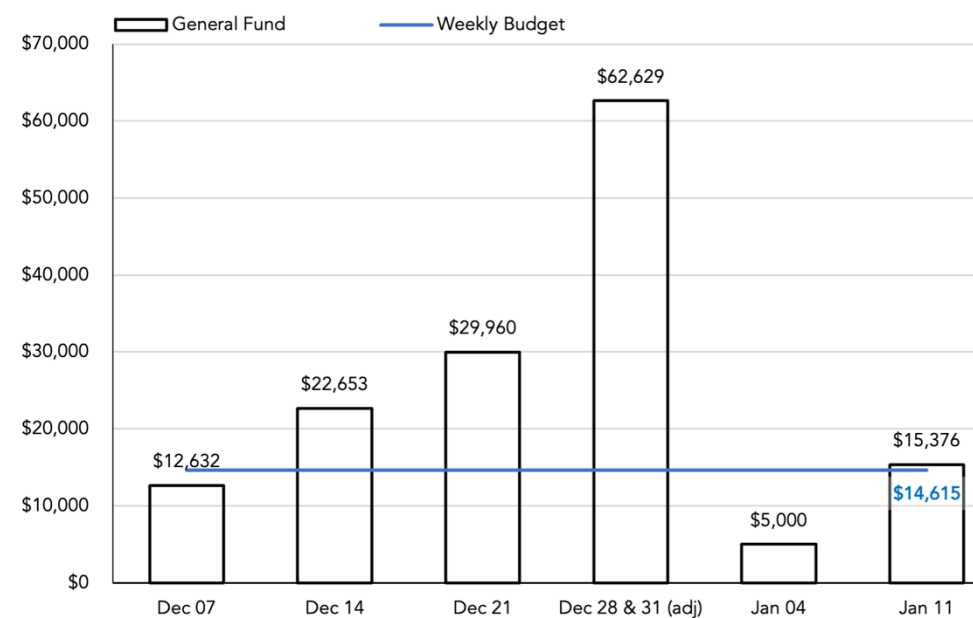

歡迎蒞臨我們這教會大家庭

Welcome to our church family

以馬內利堂的遠象是成為一個神臨在及使人經歷神同在的教會。如果這是您的第一次來到，我們很希望能認識您及幫助您能在此家找到歸屬感。

願神祝福您！

Our vision at Richmond Emmanuel Church is experiencing and being the presence of God. If it's your first time here, we would love to meet you and help you find belonging in this family.

God bless!

程序
ORDER
4pm English

Opening	Worship in Praise	Stand
Word	Gospel	Stand
	Sermon	Sit
	Apostles' Creed	Stand
Prayers	Intercession	Sit
	Peace	Stand
	Offertory	
Closing	Announcements	Sit
	Closing Song	Stand
	Dismissal	

講道 SERMON

Look & See Where Jesus Is (John 1 : 29 - 42) **Rev. Joshua Siu**

1. Look
2. What do you want?
3. Where is Jesus?

崇拜人數及奉獻 ATTENDANCE AND OFFERING

奉獻 Offering (January 11)

經常費 General Fund:	$ 15,376
主教基金 Bishop's Fund:	$ 500

實體崇拜人數 In Person Worship Attendance

週六 Saturday (January 10)	粵語 Cantonese	9:00am	15
主日 Sunday (January 11)	粵語 Cantonese	8:00am	33
	粵語 Cantonese	10:00am	98
	國語 Mandarin	12:30pm	24
	英語 English	4:00pm	40

報告 ANNOUNCEMENTS

本堂堂議會於1月13日(星期二)之會議中，所有堂議員一致通過由本年2月1日開始至2028年1月底簽約兩年，聘任李耀光 Clarence 弟兄為「中文事工傳道」。李傳道畢業於香港演藝學院戲劇導演系，後畢業於愛爾蘭都柏林國立大學工商管理碩士，亦持有香港管理顧問學會認證的企業顧問文憑，在大中華及東南亞地區累積豐富的人力資源管理經驗逾30載。李傳道於2007年起參加香港恩福堂主日崇拜，並接受牧養與裝備，接着於2020年蒙主呼召，開始在香港恩福神學院修讀聖經研究碩士課程，隨後於2022年赴加拿大溫哥華維真神學院攻讀道學碩士課程，正式踏上全職事奉之旅。同年5月22日，李傳道和太太林淑鳴 Annie 開始參加本堂主日崇拜，並於12月11日一同領受按手禮。從2022年下半年開始李傳道為本堂的粵語部及普通話部組織新的查經小組，分別名為「講聖經、港飲食」及「歌斐木」，亦在普通話事工成立敬拜小組，翌年8月再開設「星期四查經班」。

At the Council Meeting held on Tuesday, January 13, the Church Council unanimously approved the appointment of Brother Clarence Lee (Lee Yiu-kwong) as "Pastor for Chinese Ministries" for a two-year term, beginning February 1, 2026 and concluding at the end of January 2028.

Pastor Lee graduated from The Hong Kong Academy for Performing Arts with a major in Drama Directing, and later received a Master of Business Administration from National University of Ireland, Dublin. He also holds a Professional Diploma in Management Consulting and Risk Management from the Institute of Management Consultant Hong Kong, and has accumulated over 30 years of extensive experience in human resources management across Greater China and Southeast Asia.

Pastor Lee began attending Sunday worship at Yan Fook Church in Hong Kong in 2007, where he received pastoral care, equipping, and discipleship. In 2020, he responded to God's call and commenced his Master of Biblical Studies at Yan Fook Theological Seminary. In 2022, he further pursued a Master of Divinity at Regent College, Vancouver, marking the beginning of his full-time ministry journey.

On May 22 of the same year, Pastor Lee and his wife, Sister Annie Lum, began attending our church's Sunday services and received the laying of hands on December 11. Since the latter half of 2022, Pastor Lee has organized new Bible study groups for both our Cantonese and Mandarin ministries, named "Meals with Jesus" and "Cypress Wood," respectively. He has also formed a worship team for the Mandarin ministry and further launched a "Thursday Bible Class" in August of the following year.

本主日上午十時聖餐崇拜中將舉行聖洗禮，請為成人受洗者黎正中弟兄代禱。We will celebrate Holy Baptism this Sunday at the 10am Service. Please pray for our baptism candidate, Ching Chung Lai.

2025 年奉獻總結紀錄 2025 Offering Summary

2025 全年奉獻總結紀錄已張貼在大堂佈告板，並已由各小組組長傳送予組員。請核對閣下的奉獻總額。如有疑問，或需要更改奉獻收據的接收方式/地址，請於1月28日前通知教會簿記楊思敏 (finance@richmondemmanuelchurch.org)。正式奉獻收據將於二月編印。

2025 Offering Totals Record is posted on the notice board and it was also sent out by Small Group Leaders to their members. Please check your offering record. If there is any issue, or you need to update your way /address of receiving your receipt, please contact our Church Bookkeeper Wendy Yeung (finance@richmondemmanuelchurch.org) before January 28. Official donation receipts will be printed in February.

主上明珠手作坊 DIY Beaded Accessories Workshop