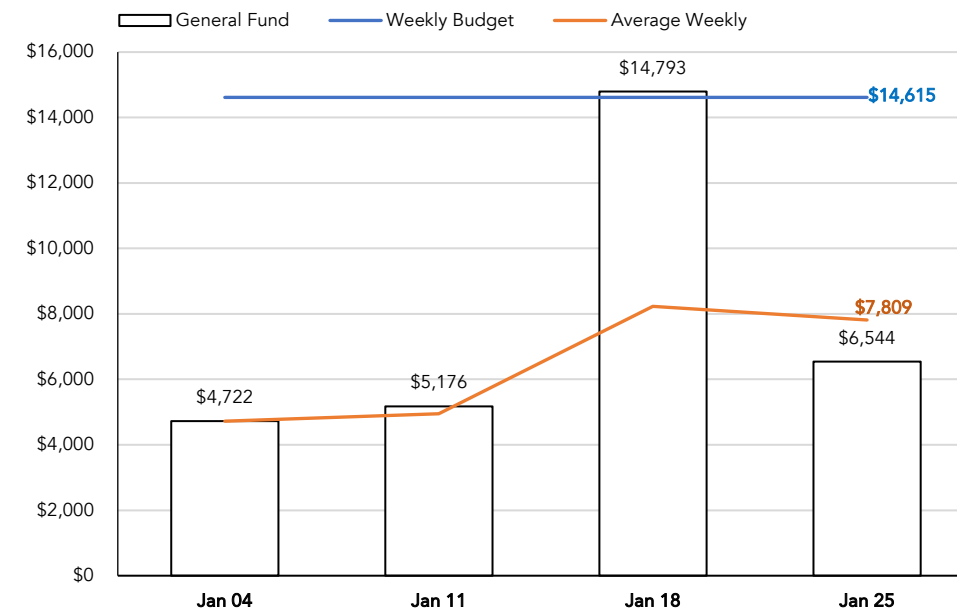

歡迎蒞臨我們這教會大家庭

Welcome to our church family

以馬內利堂的遠象是成為一個神臨在及使人經歷神同在的教會。如果這是您的第一次來到，我們很希望能認識您及幫助您能在此家找到歸屬感。

願神祝福您！

Our vision at Richmond Emmanuel Church is experiencing and being the presence of God. If it's your first time here, we would love to meet you and help you find belonging in this family.

God bless!

程序 ORDER 4pm English

Opening	Worship in Praise	Stand
Word	Gospel	Stand
	Sermon	Sit
	Apostles' Creed	Stand
Prayers	Intercession	Sit
	Peace	Stand
	Offertory	
Closing	Announcements	Sit
	Closing Song	Stand
	Dismissal	

講道 SERMON

The Upside-Down Kingdom of God (1 Corinthians 1 : 18 - 31) Rev Joshua Siu

1. The Message of the Cross
2. Stumbling Block and Foolishness
3. The Upside-Down Kingdom

崇拜人數及奉獻 ATTENDANCE AND OFFERING

奉獻 Offering (January 25)

經常費 General Fund:	$ 6,544
高貴林以馬內利堂植堂基金 CEC Plant Fund:	$ 200
主教基金 Bishop's Fund:	$ 280

Budget	$ 14,615 / wk
YTD Avg	$ 7,809 / wk
Difference	($ 6,806) / wk

實體崇拜人數 In Person Worship Attendance

週六 Saturday (January 24)		
粵語 Cantonese	9:00am	19
主日 Sunday (January 25)		
粵語 Cantonese	8:00am	34
粵語 Cantonese	10:00am	115
國語 Mandarin	12:30pm	17
英語 English	4:00pm	42

報告 ANNOUNCEMENTS

2026 教友大會 (3月29日)

- 行事曆及註冊教友名單已張貼於告示板及經小組組長傳閱
- 提名表格現可供索取，用於提名合資格候選人參選以下職位：
  (1) 司庫 (2) 書記 (3) 堂議員(關顧事工)

2026 Annual General Meeting (March 29th)

- The updated membership roll is posted on the notice board and circulated through small group leaders
- Nomination forms are available to submit qualified candidates for the following positions up for election :
  (1) Treasurer (2) Secretary (3) Council Member (Caring Ministry)

高貴林以馬內利堂新年團拜 CEC CNY Gathering

日期 Date : 2/8 (星期日 Sunday)

時間 Time : 6:00 - 9:00 pm

歡迎兄弟邀請在三聯市及本拿比的親友一同參加。詳情請聯絡林家貝傳道。 Please invite friends and relatives living in Tri-Cities and Burnaby to attend together. For details, please contact Pastor Felix.

常青團契 “使用智能手機醒目貼士” (廣東話)

Evergreen Fellowship “Cellphone Clinic” (Cantonese)

日期 Date : 2/21 (星期六 Saturday)

時間 Time : 10:15 am - 12:45 pm

聚會中一起享用賀年茶點（不設會後外出茶聚），參加者請在常青團契 WhatsApp group 或致電教會報名，並註明閣下正使用的手機品牌，以便安排分組。2月16日（一）截止。
Enjoy festive refreshments together during the gathering (there will be no tea gathering afterwards). Please register via the Evergreen Fellowship WhatsApp group or by calling the church, and indicate the mobile phone brand you are currently using to facilitate group arrangements. Registration deadline: **February 16 (Monday)**.

其他 Others

伍德賢總主教於二月一日至三月六日放安息年假
Bishop Silas will be on Sabbatical Leave from February 1 through March 6.

李嘉慧傳道將在2月於以下日子放進修假期：4, 6, 7, 11, 13, 20, 21
Pastor Muji Li will be on study leave on the following dates in February: 4, 6, 7, 11, 13, 20, 21