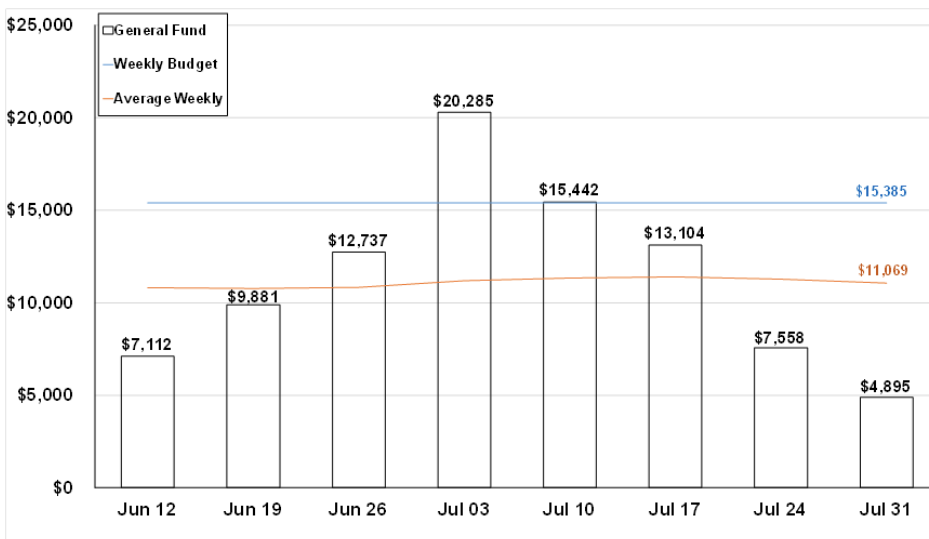

主日崇拜詩歌
Sunday Worship Hymns

早堂 8:30am 崇拜
8:30am Sunday worship

進堂詩	Opening Hymn	no. 35	神同在歌	God Himself Is With Us
奉獻詩	Offering Hymn	no. 430	主意奧妙歌	God Moves In A Mysterious Way
退堂詩	Recessional Hymn	no. 582	愛傳福音歌	I Love To Tell The Story

午堂 11am 崇拜
11am Sunday worship

進堂詩	Opening Hymn	no. 35	神同在歌	God Himself Is With Us
讚頌歌	Praise Song by Rev. Ignatius Ng		祢是我一切 爸父的擁抱	You Are My Everything Abba's Embrace
奉獻詩	Offering Hymn	no. 430	主意奧妙歌	God Moves In A Mysterious Way
退堂詩	Recessional Hymn	no. 582	愛傳福音歌	I Love To Tell The Story

31 Jul 2022
奉獻
OFFERING

Budget	$15,385/wk
YTD Avg	$11,069/wk
Difference	($ 4,316/wk)

Offering

經常費 General Fund :	$4,895.00
發展基金 Dev't. Fund :	$ 20.00
主教基金 Bishop's Fund :	$ 250.00