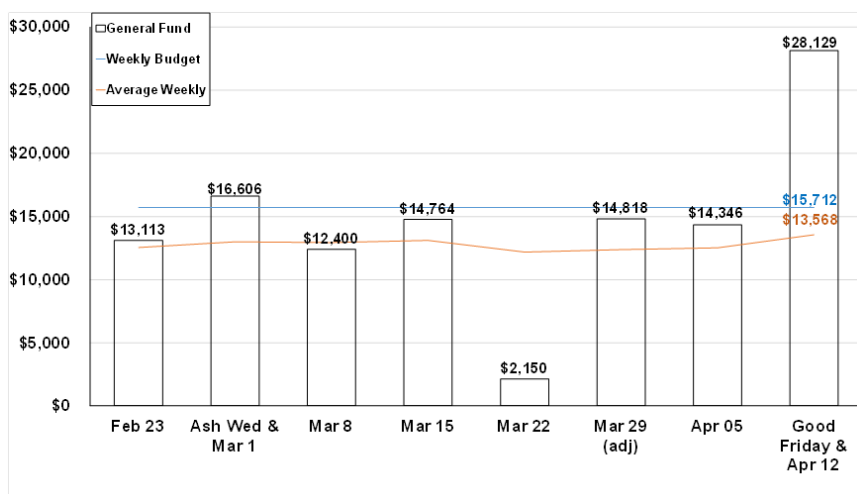

**12 Apr 2020**  
**崇拜人數及奉獻**  
**OFFERING**

Budget \$15,712/wk  
 YTD Avg \$13,568/wk  
 Difference (\$ 2,144/wk)

**Offering**

General Fund : \$28,129.00

**Other Offering**

主教基金 Bishop's Fund : \$393.30

**報告**  
**ANNOUNCEMENTS**